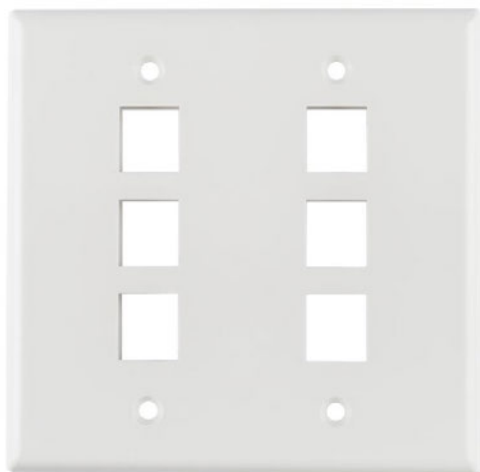

Specification Sheet

Part Number: FPDGSIX-W

Article Number

854-39232

Type

FPDGSIX

Color

White (WH)

Features & Benefits

- Smooth finish, flush mount faceplate enables quick and easy installations.
- Plastic windows provide identification and also cover up the mounting screws.
- All faceplates come with color-matched mounting screws for a cleaner appearance.

Quantity Per

bag

Product Description

HellermannTyton offers a faceplate to fit into the breakout areas of most modular furniture brands including Herman Miller® Haworth®, HON®, and Steelcase®. The 3 or 4 port faceplate easily snaps into standard modular furniture openings. It can accommodate HellermannTyton modular jacks and multimedia modules, providing solutions for voice, coax, audio, video and fiber applications. The furniture faceplate ports can be identified with HellermannTyton faceplate labels.

Short Description	Dual Gang 6 Port Flush Mount Faceplate, ABS 94V-0, White, 1/pkg
Global Part Name	FPDGSIX
Technical Description	Dual Gang 6 Port Flush Mount Faceplate, White
Port Count	6
Variant	Standard
Material	Acrylonitrile Butadiene Styrene (ABS94V-0)
Material Shortcut	ABS94V-0
UL Listed (US and Canada)	Yes
Package Quantity(Imperial)	1
Package Quantity (Metric)	1
Customs Number	3925900000